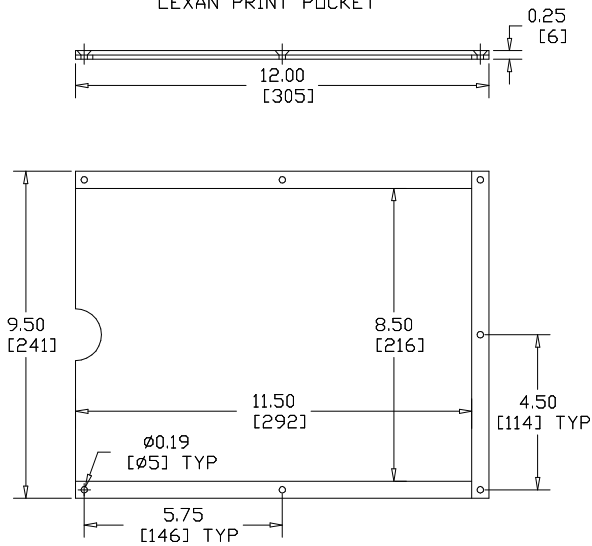

DRILL PATTERN FOR LEXAN PRINT POCKETS

SCE-LP8.5X11V
SMALL VERTICAL
LEXAN PRINT POCKET

SCE-LP8.5X11H
SMALL HORIZONTAL
LEXAN PRINT POCKET

SCE-LP18X25.25L
LARGE LEXAN PRINT POCKET