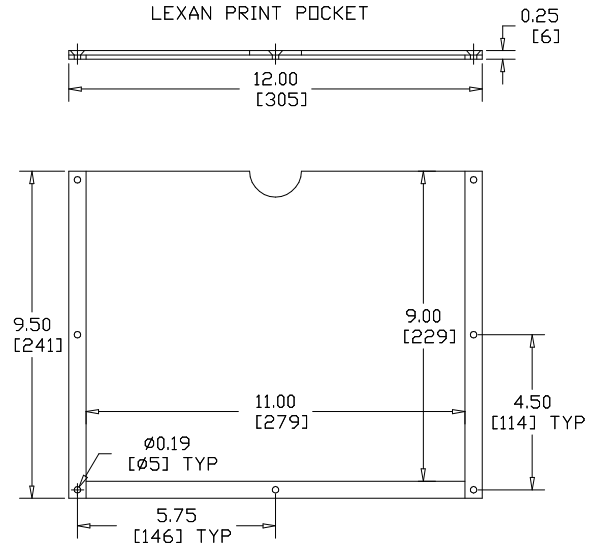

DRILL PATTERN FOR LEXAN PRINT POCKETS

SCE-LP8.5X11V
SMALL VERTICAL
LEXAN PRINT POCKET

SCE-LP8.5X11H
SMALL HORIZONTAL
LEXAN PRINT POCKET

SCE-LP18X25.25L
LARGE LEXAN PRINT POCKET